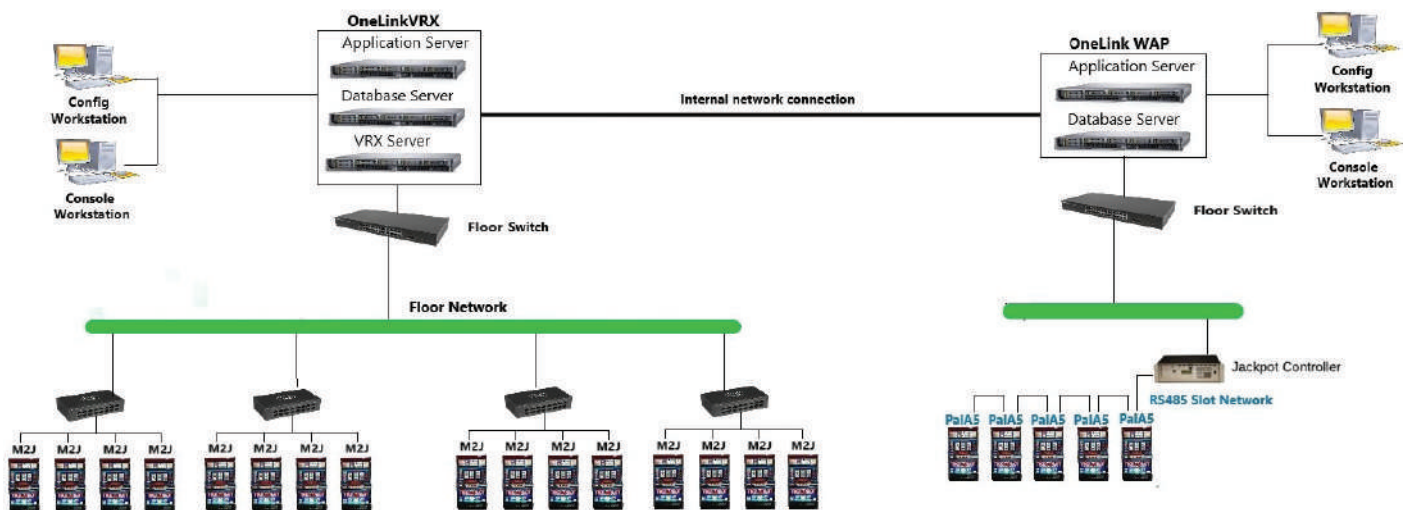

onelinkVRX

Mixed OneLink WAP and OneLinkVRX (Upgrading from OneLink WAP to OneLinkVRX)