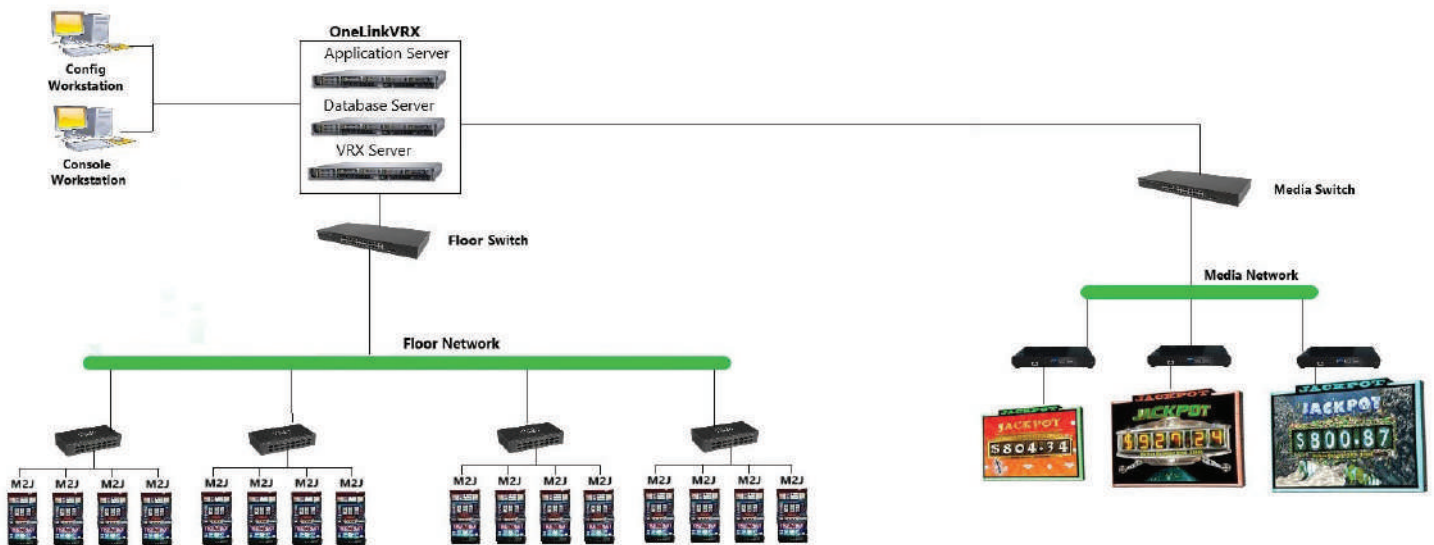

onelinkVRX

Single Site *OneLinkVRX* – New Install